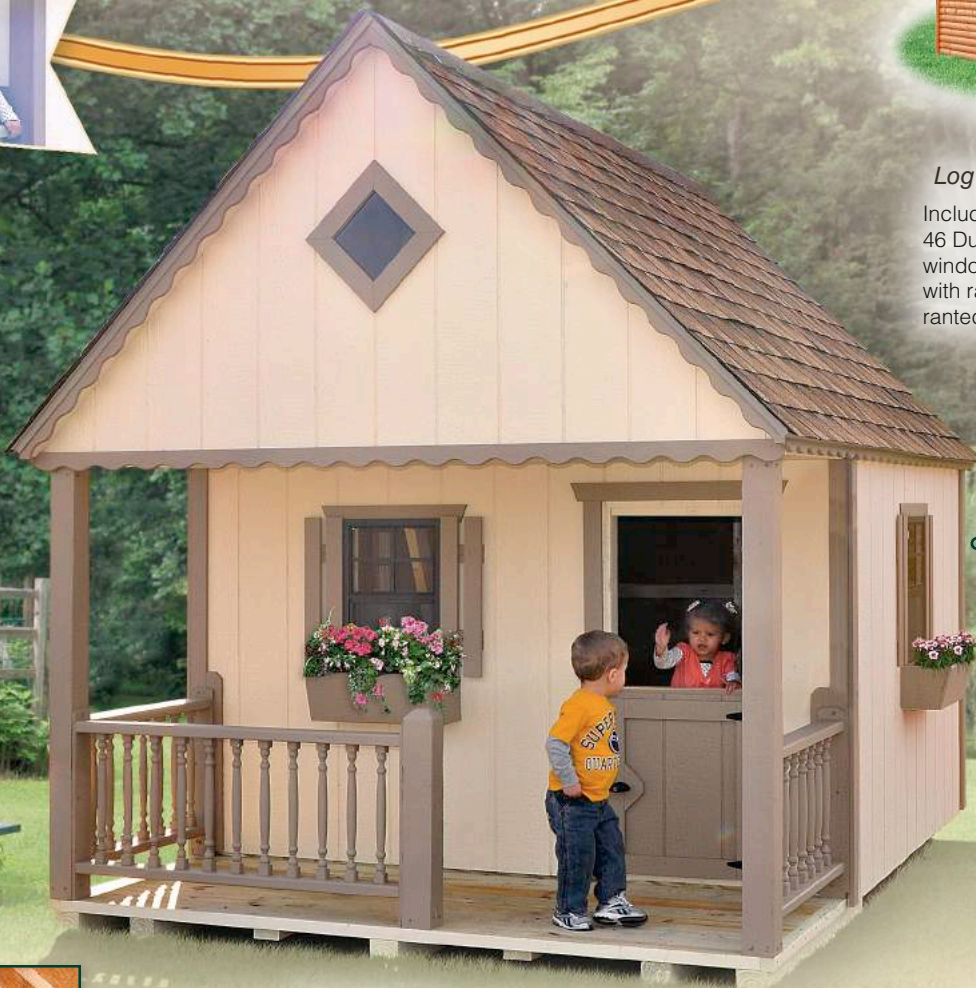

# THE Playhouse SERIES

Backyard  
Memories!

*The Wolf* (8' x 10')

Log siding in choice of stain color.

Includes (1) 30 x 65 single door, (1) 20 x 46 Dutch door, (3) 14 x 21 shatterproof windows with shutters, loft above porch with railing and ladder, and lifetime warranted shingle roof in choice of color.

*The Victorian* (8' x 10')

50-year LP Smart Panel Siding in choice of color.

Includes (1) 30 x 65 single door, (1) 20 x 46 Dutch door, (2) 14 x 21 shatterproof windows with shutters, (2) flower boxes, (1) 8 x 8 diamond window in front gable, and lifetime warranted shingle roof in choice of color.

*The Clubhouse* (8' x 10')

50-year LP Smart Panel Siding in choice of color.

Includes (1) 30 x 65 single door, (1) 20 x 46 Dutch door, (2) 14 x 21 shatterproof windows with shutters, (2) flower boxes, loft above porch with railing and ladder, (1) 8 x 8 diamond window in loft, and lifetime warranted shingle roof in choice of color.

Loft above porch with railing and ladder

30 x 65 single door

*The Bear* (10' x 12')

Log siding in choice of stain color.

Includes (1) 30 x 65 single door, (1) 20 x 46 Dutch door, (2) 14 x 21 shatterproof windows, (2) small dormers with windows, and lifetime warranted shingle roof in choice of color.