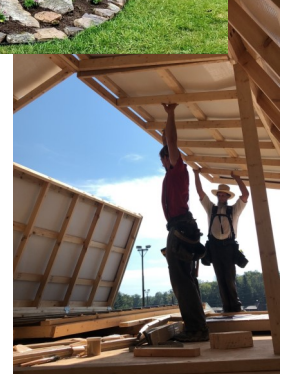

24x28 Cabin— Options include 12' dormer w/3 extra windows, 9x28 porch, extra ins windows. Colors: siding— red, trim— clay, metal roof— bronze

Optional loft by removing second floor