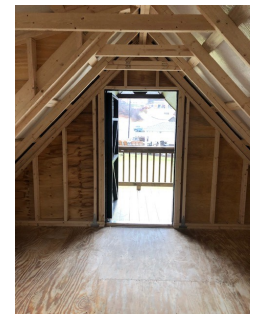

20x20 Cabin— Features Board & Batten Siding, 12' dormer, ins windows, and more

24x28 Cabin— Options include 12' dormer w/3 extra windows, 9x28 porch, extra ins windows. Colors: siding— red, trim— clay, metal roof— bronze

Optional loft by removing second floor

Exterior of 12' dormer w/5 windows

Interior of 12' dormer w/5 windows

Cabin Package Includes: Duratemp T-1-11 Siding, moisture barrier, fully vented, 2x6 walls, Tyvek wrap, insulated floor, insulated windows, 12" overhang, & 9-lite house door

24x32 Cabin— Options include 6' dormer w/extra window and 6x12 porch. Floorless set on concrete pad. Colors: siding— poly chestnut brown, trim & metal roof— black

24x24 Cabin— Features log siding. Options include small roof over door, sliding door, 15-lite door in upper level. *Decks installed by independent contractor.*

14x28 Cabin— Like the "Morgans" $51,995
Eliminate dormers- $3,685 ea,
T-1-11 Siding— save $7,270