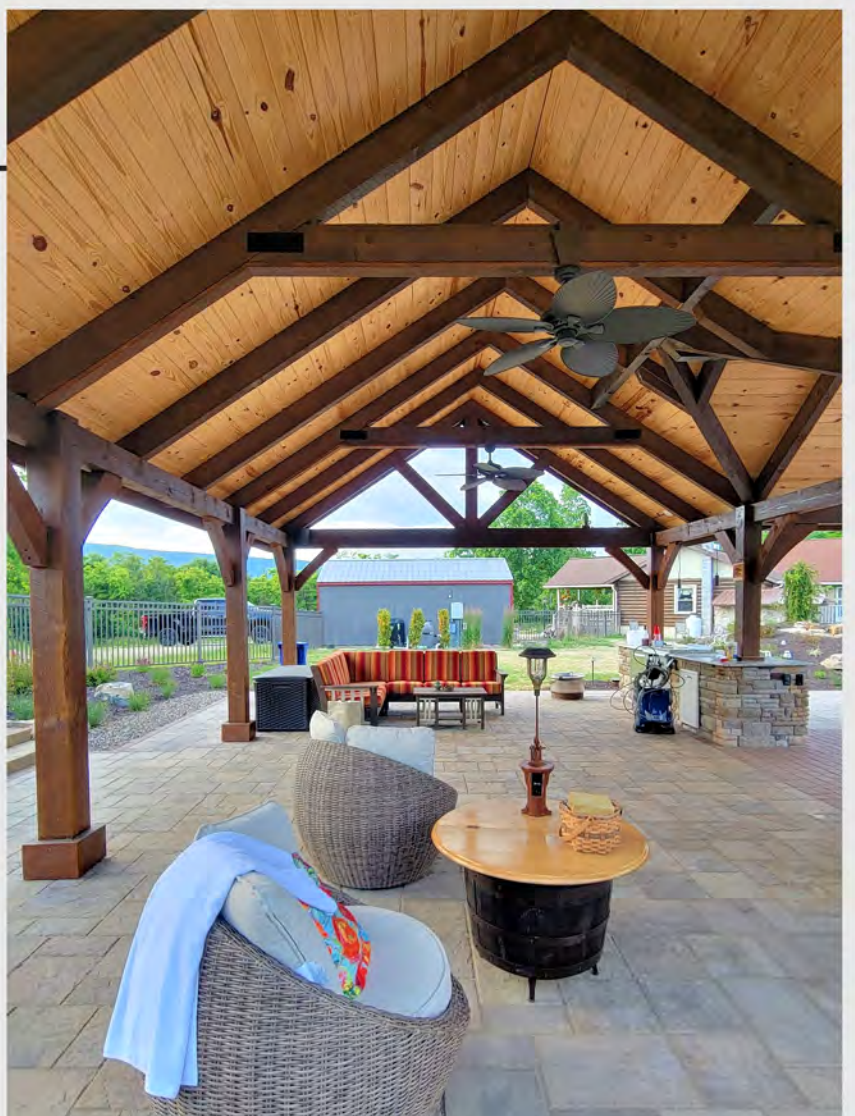

Wellington

Standard Base Price Includes:

- Rough Sawn 8" X 8" Pressure Treated Posts
- 6" X 8" Headers
- 4" X 8" Rafters
- 2" X 8" Face Board and Fly Rafters
- Exposed Tongue and Groove Southern Yellow Pine Ceiling
- Metal Roof

Upgrade Options:

- Reverse Dormers & Extensions
- Sherwin Williams Solid Superdeck and Haley Semi-Transparent Stain Options
- Electric Packages
- Room Additions (Finished or Unfinished)