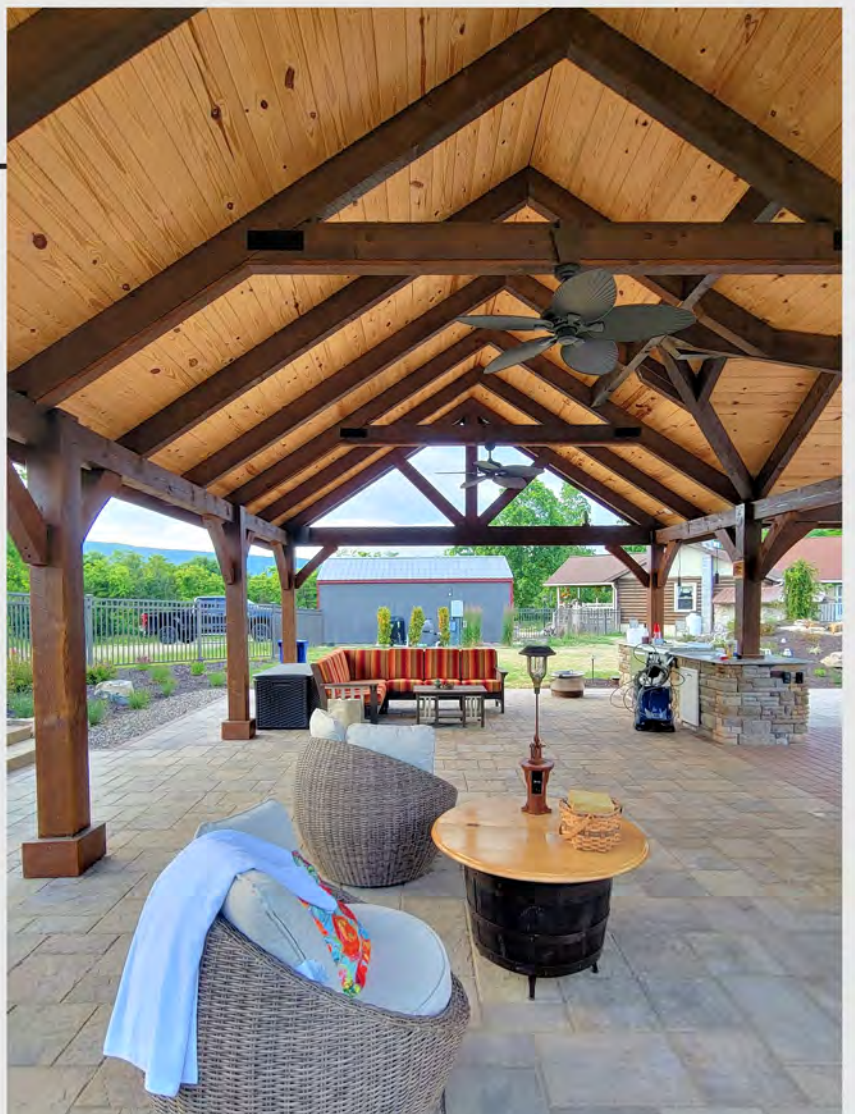

Wellington

Standard Base Price Includes:

- Rough Sawn 8" X 8" Pressure Treated Posts
- 6" X 8" Headers
- 4" X 8" Rafters
- 2" X 8" Face Board and Fly Rafters
- Exposed Tongue and Groove Southern Yellow Pine Ceiling
- Metal Roof

Upgrade Options:

- Reverse Dormers & Extensions
- Sherwin Williams Solid Superdeck and Haley Semi-Transparent Stain Options
- Electric Packages
- Room Additions (Finished or Unfinished)