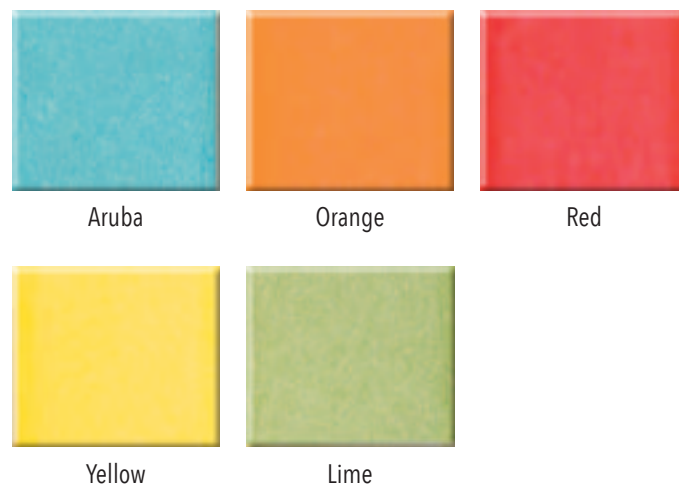

Bright Colors