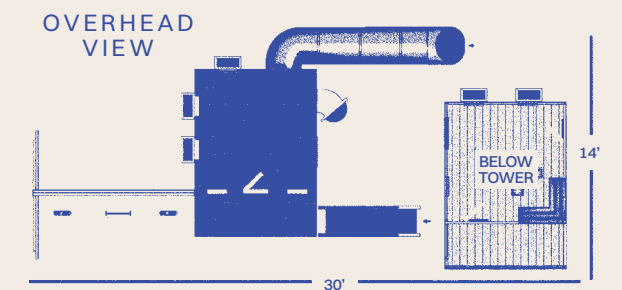

Customizing Tip

To make the set toddler-friendly, upgrade to a staircase and solid bridge.

The
HOMESTEAD
 Playhouse

The
HOMESTEAD

PLAYHOUSE SERIES

| | |
|---------------------|--|
| TOWERS | 8'x11' Play Deck with Aluminum Railings w/ 6' Deck Height |
| PLAYHOUSE | 8' x 8' Playhouse, 8'x8' Clubhouse with (2) Doors |
| SLIDES | 7' Sidewinder |
| CLIMBERS | 6' Staircase w/ Aluminum Railing |
| ROOF TYPE | Lean-to Roof |
| SWING BEAM | 3-Position High Beam |
| SWING | (2) Belt Swings, Trapeze Bar |
| ACCESSORIES | (2) Big Playhouse Windows, (5) Small flower boxes, Coffee Bar with 2 Chairs, Bubble Tube Panel |
| AGE LEVEL | 3-14 Years (Recommended) |
| TOTAL SPACE | 36' x 20' |
| TOTAL HEIGHT | 14' 6" |
| BORDER | 112 Linear ft. |
| RUBBER MULCH | 2.5 tons |
| WOOD MULCH | 7 cu. yds. |
| WEED GUARD | 720 sq. ft. |