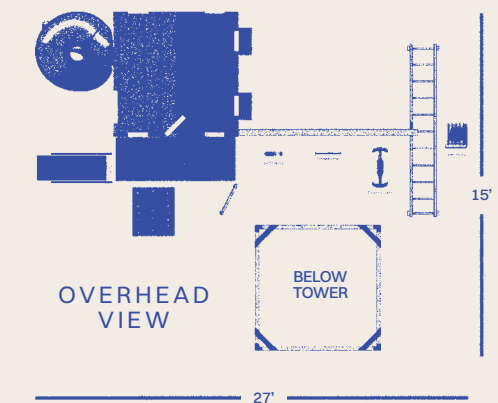

Customizing Tip

Add decking under the tower with a picnic table or tea table and chairs to create another play area.

The MANSION Playhouse

The MANSION

PLAYHOUSE SERIES

| | |
|---------------------|--|
| TOWERS | 8' x 8' Play Deck w/ 6' Deck Height |
| PLAYHOUSE | 6' x 6' Playhouse |
| SLIDES | 6' Super Spiral Slide |
| CLIMBERS | 6' Poly Staircase w/ Poly Railing |
| ROOF TYPE | Poly |
| SWING BEAM | 3-Position High Beam |
| SWING | (2) Belt Swings, Trapeze Bar |
| ACCESSORIES | Decking under Tower, 8' Lemonade Stand and Chairs, Additional Door, Large Flower Box, Small Flower Box |
| AGE LEVEL | 2-12 Years (Recommended) |
| TOTAL SPACE | 32' x 16' |
| TOTAL HEIGHT | 13' 6" |
| BORDER | 96 Linear ft. |
| RUBBER MULCH | 2 tons |
| WOOD MULCH | 5 cu. yds. |
| WEED GUARD | 512 sq. ft. |