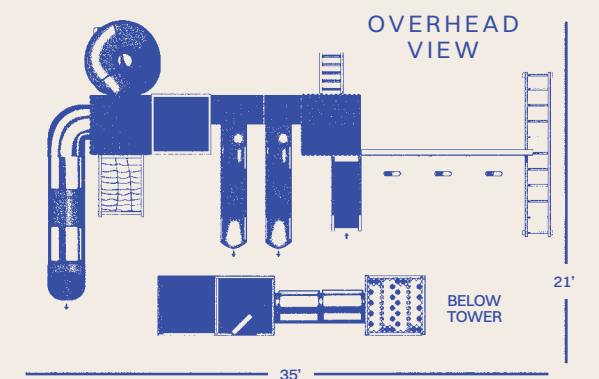

COSMIC LAUNCHER

Swing Set

COSMIC LAUNCHER

🚀 LARGE SERIES

| | |
|---------------------|---|
| TOWERS | 4'x8' Double Deck, 4'x4' Play Deck with Roof Raised 1', w/ 5' & 7' Deck Height |
| CONNECTOR | 6' Solid Bridge, 6' Tunnel |
| SLIDES | 7' Sidewinder Slide, 7' Turbo Tube Slide, (2) 10' Avalanche Slides |
| CLIMBERS | 7' Cargo Net, 5' Staircase w/ Metal Railing, 5' Ladder |
| ROOF TYPE | Plastic |
| SWING BEAM | 3-Position High Beam with Perpendicular Monkey Bars |
| SWING | (3) Belt Swings |
| ACCESSORIES | Decking Under 4'x8' Double-Deck Tower, 8' Additional Railings, Clubhouse with door, 4'x4' Ball Pit w/ 1,500 Balls, (4) Straight Clear Panels, Elbow Clear Panel |
| AGE LEVEL | 2-14 Years (Recommended) |
| TOTAL SPACE | 41' x 28' |
| TOTAL HEIGHT | 12' 6" |
| BORDER | 138 Linear ft. |
| RUBBER MULCH | 4 tons |
| WOOD MULCH | 11 cu. yds. |
| WEED GUARD | 1148 sq. ft. |