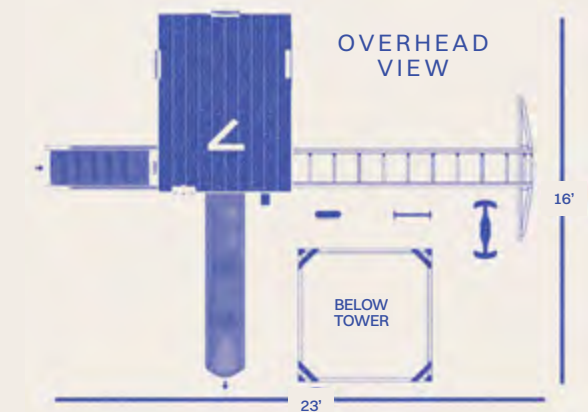

The
COTTAGE
Playhouse

The
COTTAGE

PLAYHOUSE SERIES

| | |
|---------------------|---|
| TOWERS | 6'x8' Play Deck w/5' Deck Height |
| PLAYHOUSE | 6' x 6' Playhouse |
| SLIDES | 10' Avalanche Slide |
| CLIMBERS | 5' Staircase w/ Metal Railing |
| ROOF TYPE | Lean-to Roof |
| SWING BEAM | 3-Position Monkey Bar |
| SWING | Plastic Glider, Belt Swing, Trapeze Bar |
| ACCESSORIES | Ship's Wheel, Telescope |
| AGE LEVEL | 2-10 Years (Recommended) |
| TOTAL SPACE | 29' x 22' |
| TOTAL HEIGHT | 12' 3" |
| BORDER | 102 Linear ft |
| RUBBER MULCH | 2 tons |
| WOOD MULCH | 7 cu. yds. |