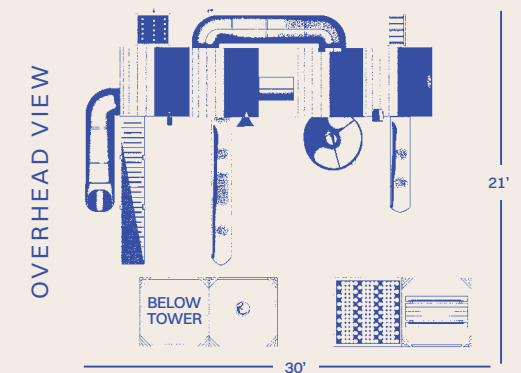

Customizing Tip

Connect a swing beam to the right side to add swings to this set.

NEW
FOR 2026

The
FRONTIER
Swing Set

The
FRONTIER

 **LARGE SERIES**

| | |
|---------------------|--|
| TOWERS | 6'x12' Double Deck w/ 5' and 7' Deck Heights |
| SLIDES | 7' Super Spiral Slide, (2) 10' Avalanche Slides |
| CLIMBERS | 7' Rock Wall, 5' Staircase w/ Poly Railing |
| ROOF TYPE | Metal |
| SWING BEAM | 3-Position Monkey Bar |
| SWING | Belt Swing, Web Swing |
| ACCESSORIES | Large Flower Box, Lemonade stand w/2 chairs, 36 sq ft of decking under the tower, Ship's Wheel |
| AGE LEVEL | 2-14 Years (Recommended) |
| TOTAL SPACE | 37' x 25' |
| TOTAL HEIGHT | 13' 2" |
| BORDER | 124 Linear ft. |
| RUBBER MULCH | 3 tons |
| WOOD MULCH | 10 cu. yds. |
| WEED GUARD | 925 sq. ft. |