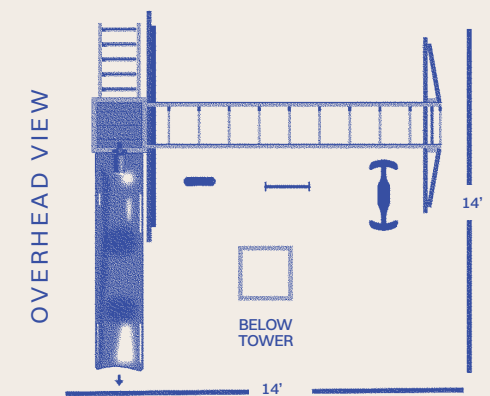

OVERHEAD VIEW

Customizing Tip

Increasing the deck size to a 6' x 6' provides more space to play up top but still provides a space-saving design.

HONEY BEAR HANGOUT

Swing Set

HONEY BEAR HANGOUT

SMALL SERIES

| | |
|---------------------|---|
| TOWERS | 2'x2' Play Deck w/ 5' Deck Height |
| SLIDES | 10' Waterfall Slide |
| CLIMBERS | 5' Ladder |
| SWING BEAM | 3-Position Monkey Bar |
| SWING | Plastic Glider, Belt Swing, Trapeze Bar |
| ACCESSORIES | Telescope |
| AGE LEVEL | 2-10 Years (Recommended) |
| TOTAL SPACE | 20' x 20' |
| TOTAL HEIGHT | 9' |
| BORDER | 80 Linear ft. |
| RUBBER MULCH | 1 ton |
| WOOD MULCH | 4 cu. yds. |
| WEED GUARD | 400 sq. ft. |