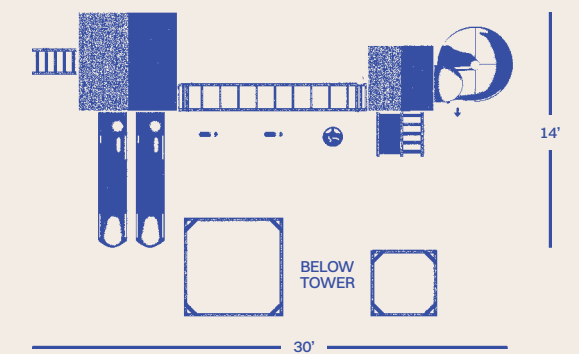

The
ATLANTIC

ANCHOR : MEDIUM SERIES

TOWERS	6'x6' Play Deck w/ 5' Deck Height, 4'x4' Play Deck w/ 5' Deck Height
CONNECTOR	Monkey Bar - Tower Connector
SLIDES	(2) 10' Avalanche Slides, 5' Super Spiral Slide
CLIMBERS	5' Ladder, 5' Rock Wall/ Ladder Combo
ROOF TYPE	Metal
SWING BEAM	Monkey Bar - Tower Connector
SWING	(2) Belt Swing, Deluxe Toddler Swing
ACCESSORIES	None
AGE LEVEL	2-14 Years (Recommended)
TOTAL SPACE	36'x20'
TOTAL HEIGHT	11' 2"
BORDER	112 Linear ft.
RUBBER MULCH	2.5 tons
WOOD MULCH	8 cu. yds.
WEED GUARD	720 sq. ft.

OVERHEAD VIEW