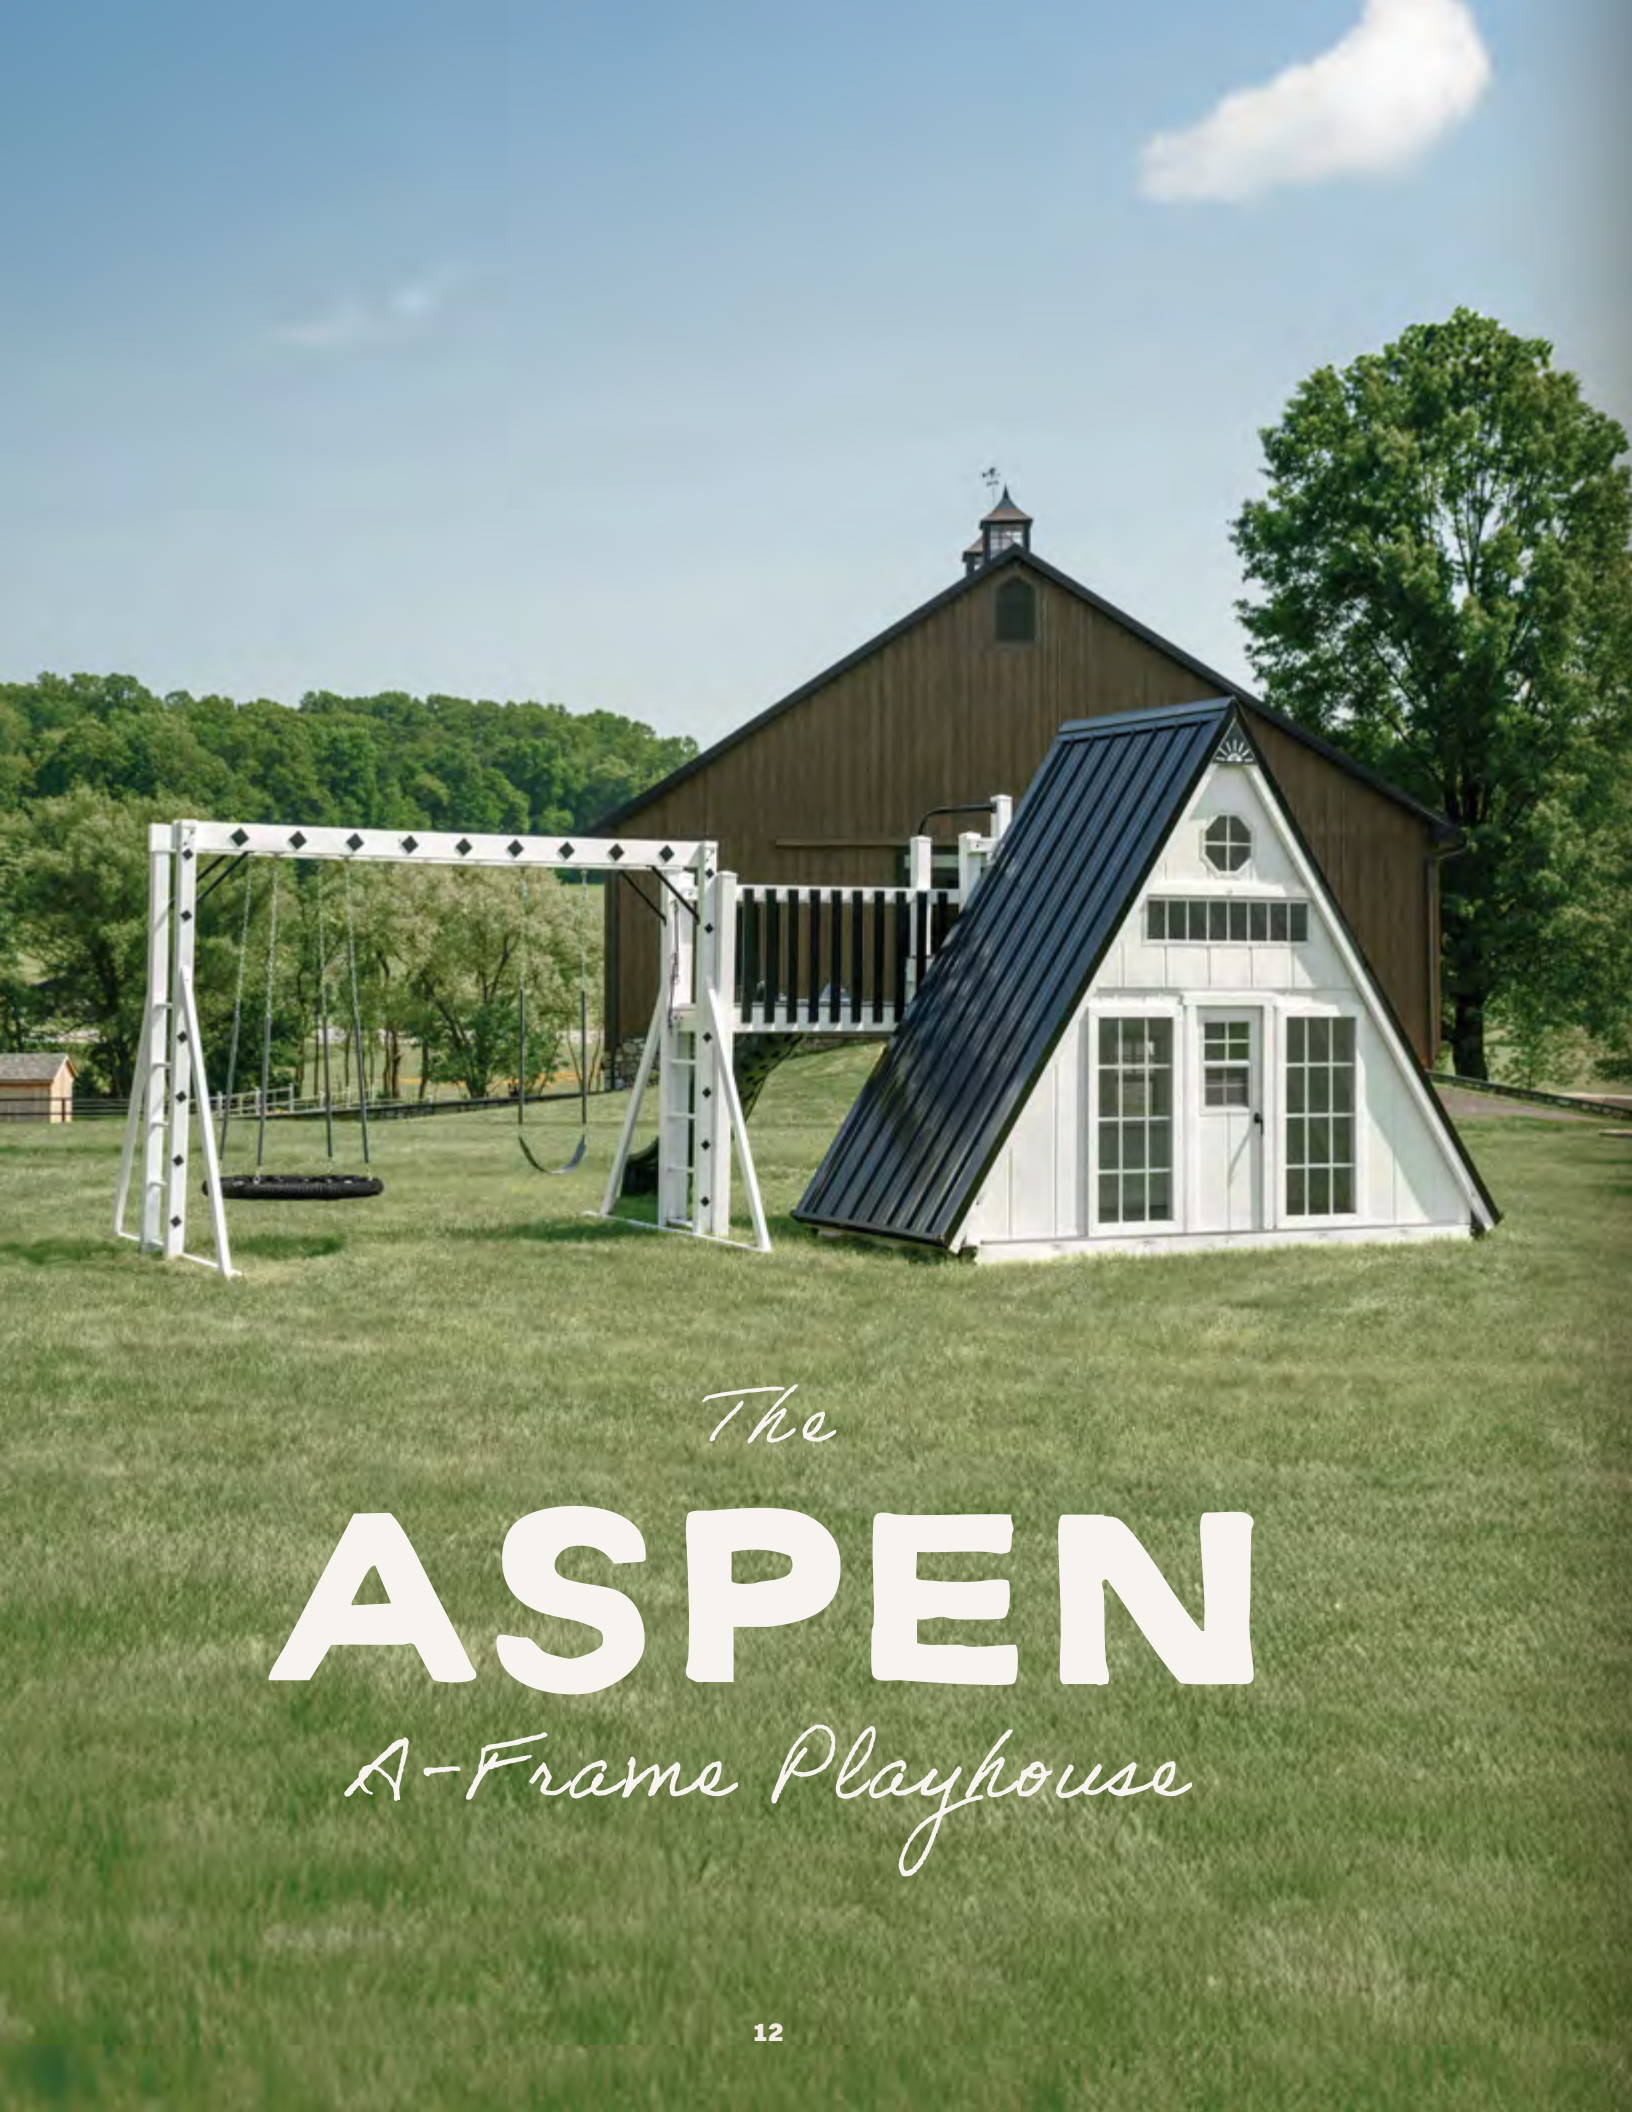

FAMILY
FAVORITE

The
CHALET 2026
EDITION
Playhouse

The
CHALET 2026
EDITION

🏠 : **PLAYHOUSE SERIES**

| | |
|---------------------|---|
| TOWERS | 6' x 6' Play deck w/ 6' Deck Height |
| PLAYHOUSE | 13' x 6' A-Frame Playhouse |
| CONNECTOR | 8' Wobbly Bridge |
| SLIDES | 7' Turbo Tube, 12' Avalanche Slide |
| CLIMBERS | 6' Staircase w/ Aluminum Railing, 6' Rock Wall, 6' Ladder |
| ROOF TYPE | A-Frame and Metal |
| SWING BEAM | 3-Position High Beam w/ Perpendicular Monkey Bars |
| SWING | (2) Belt Swings, Deluxe Toddler Swing |
| ACCESSORIES | A-frame Playhouse Balcony w/ crawl space, Aluminum Railing, 11' x 4' Porch, Decking under the tower |
| AGE LEVEL | 2-12 Years (Recommended) |
| TOTAL SPACE | 43' x 31' |
| TOTAL HEIGHT | 12' 2" |
| BORDER | 148 Linear ft. |
| RUBBER MULCH | 4.5 ton |
| WOOD MULCH | 14 cu. yds. |
| WEED GUARD | 1333 sq. ft. |

The
ASPEN
A-Frame Playhouse

The
ASPEN
 🏠 : **PLAYHOUSE SERIES**

| | |
|---------------------|--|
| CONNECTOR | 6' Solid Bridge w/ Build Up & Support Posts |
| PLAYHOUSE | 13' x 6' A-Frame Playhouse |
| SLIDES | 10' Waterfall Slide |
| CLIMBERS | 6' Ladder |
| ROOF TYPE | A-Frame |
| SWING BEAM | Free Standing 3-Position Monkey Bar |
| SWING | Belt Swing, Web Swing |
| ACCESSORIES | A-frame Playhouse Balcony w/o crawl space, 6' Fireman's Pole |
| AGE LEVEL | 4-12 Years (Recommended) |
| TOTAL SPACE | 33' x 23' |
| TOTAL HEIGHT | 10' 9" |
| BORDER | 112 Linear ft. |
| RUBBER MULCH | 2.5 ton |
| WOOD MULCH | 8 cu. yds. |
| WEED GUARD | 759 sq. ft. |