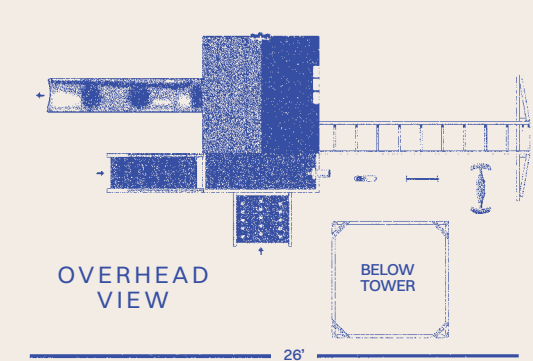

SEA KING

Swing Set

The SEA KING

ANCHOR MEDIUM SERIES

| | |
|---------------------|--|
| TOWERS | 6' x 8' Play Deck w/ 5' Deck Height |
| SLIDES | 10' Waterfall Slide |
| CLIMBERS | 5' Staircase w/ Metal Railing, 5' Rock Wall |
| ROOF TYPE | Poly |
| SWING BEAM | 3-Position Monkey Bar |
| SWING | Plastic Glider, Belt Swing, Trapeze Bar |
| ACCESSORIES | Tic-Tac-Toe, Ship's Wheel, Telescope |
| AGE LEVEL | 2-10 Years (Recommended) |
| TOTAL SPACE | 32' x 17' |
| TOTAL HEIGHT | 11' 2" |
| BORDER | 98 Linear ft. |
| RUBBER MULCH | 2 tons |
| WOOD MULCH | 6 cu. yds. |
| WEED GUARD | 544 sq. ft. |