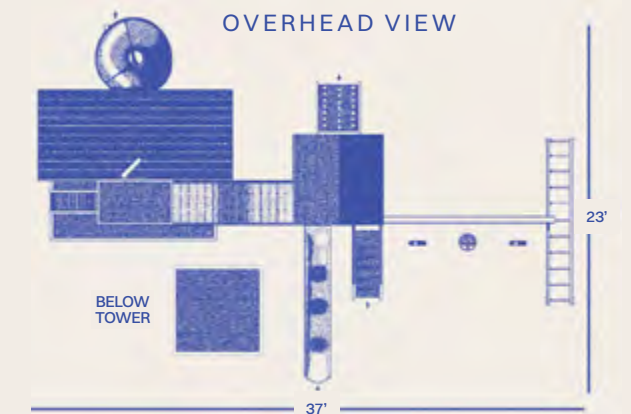

FAMILY
FAVORITE

The
CHALET 2026
EDITION
Playhouse

The
CHALET 2026
EDITION

🏠 : **PLAYHOUSE SERIES**

| | |
|---------------------|---|
| TOWERS | 6' x 6' Play deck w/ 6' Deck Height |
| PLAYHOUSE | 13' x 6' A-Frame Playhouse |
| CONNECTOR | 8' Wobbly Bridge |
| SLIDES | 7' Turbo Tube, 12' Avalanche Slide |
| CLIMBERS | 6' Staircase w/ Aluminum Railing, 6' Rock Wall, 6' Ladder |
| ROOF TYPE | A-Frame and Metal |
| SWING BEAM | 3-Position High Beam w/ Perpendicular Monkey Bars |
| SWING | (2) Belt Swings, Deluxe Toddler Swing |
| ACCESSORIES | A-frame Playhouse Balcony w/ crawl space, Aluminum Railing, 11' x 4' Porch, Decking under the tower |
| AGE LEVEL | 2-12 Years (Recommended) |
| TOTAL SPACE | 43' x 31' |
| TOTAL HEIGHT | 12' 2" |
| BORDER | 148 Linear ft. |
| RUBBER MULCH | 4.5 ton |
| WOOD MULCH | 14 cu. yds. |
| WEED GUARD | 1333 sq. ft. |