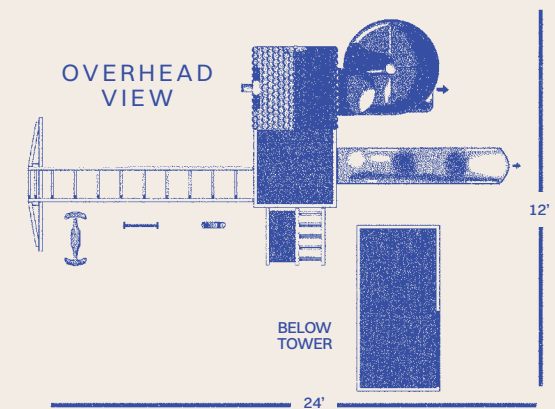

TREASURE COVE

ANCHOR MEDIUM SERIES

TOWERS	4'x8' Split Level Play Deck w/ 5' & 6' Deck Height
SLIDES	10' Avalanche Slide, 6' Super Spiral Slide
CLIMBERS	5' Rock Wall/ Ladder Combo
ROOF TYPE	Plastic
SWING BEAM	3-Position Monkey Bar
SWING	Plastic Glider, Belt Swing, Trapeze Bar
ACCESSORIES	Decking Under The Tower, Connect Four-in-a-row, Tic-Tac-Toe, Telescope, Ship's Wheel
AGE LEVEL	2-10 Years (Recommended)
TOTAL SPACE	30' x 18'
TOTAL HEIGHT	11' 11"
BORDER	96 Linear ft.
RUBBER MULCH	2 tons
WOOD MULCH	5 cu. yds.
WEED GUARD	540 sq. ft.