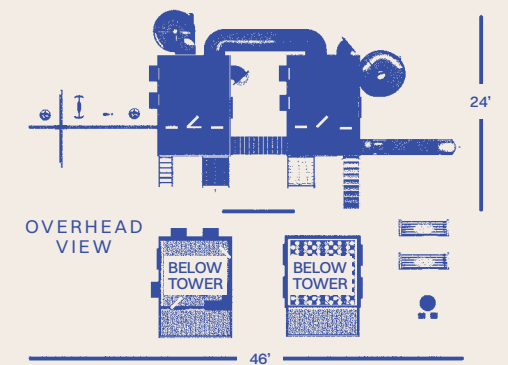

NEW
FOR 2026

The
EVERWILDE
Swing Set

The
EVERWILDE

LUXE SERIES

| | |
|---------------------|---|
| TOWERS | (2) 8'x11' Play Deck with Aluminum Railing w/ 6' Deck Height |
| PLAYHOUSE | (2) 8'x8' Playhouse |
| CONNECTOR | 6' Solid Bridge |
| SLIDES | 6' Super Spiral Slide, 7' Turbo Tube Slide, Ball Pit Blast, 12' Avalanche Slide |
| CLIMBERS | 6' Ladder, 6' Rock Wall, 6' Cargo Net, 6' Staircase w/ Aluminum Railing |
| ROOF TYPE | Lean-to Roof |
| SWING BEAM | 4-Position High Beam |
| SWING | (2) Deluxe Toddler Swing, Belt Swing, Plastic Glider |
| ACCESSORIES | Decking Under the Tower, 58' Clubhouse Walls, (2) Clubhouse Door, Ball Pit w/7000 playballs, Coffee Bar w/ Chairs, (7) Big Playhouse Window, (7) Small Flower Box, (2) Bubble Tube Panel, Tea Table w/ Chairs, Aluminum Railing Around Bottom Deck, (2) English Garden Bench, (2) Additional Kids Chair, Misting System for Swing Beam, (3) Safety Rope Set |
| AGE LEVEL | 2-14 Years (Recommended) |
| TOTAL SPACE | 52'x30' |
| TOTAL HEIGHT | 14' 6" |
| BORDER | 164 Linear ft. |
| RUBBER MULCH | 5.5 tons |
| WOOD MULCH | 16 cu. yds. |
| WEED GUARD | 1,560 sq. ft. |