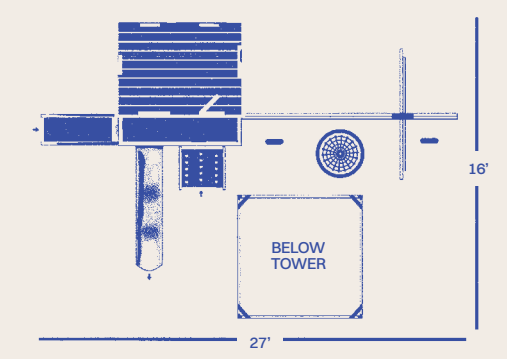

The
HAZEL

PLAYHOUSE SERIES

TOWERS	8'x8' Play Deck w/5' Deck Height
PLAYHOUSE	8' x 6' Playhouse
SLIDES	10' Avalanche Slide
CLIMBERS	5' Staircase w/ Poly Railing, 5' Rock Wall
ROOF TYPE	Sloped
SWING BEAM	4-Position High Beam
SWING	(2) Belt Swings, Web Swing
ACCESSORIES	(2) Big Playhouse Windows
AGE LEVEL	2-10 Years (Recommended)
TOTAL SPACE	33' x 22'
TOTAL HEIGHT	12'2"
BORDER	110 Linear ft.
RUBBER MULCH	2.5 tons
WOOD MULCH	8 cu. yds
WEED GUARD	726 sq ft.

OVERHEAD VIEW