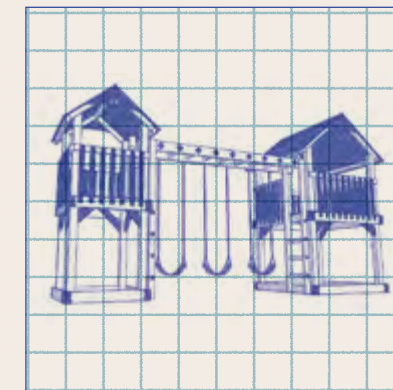

Monkey Bar Swing Beam Connector

Vinyl Colors: