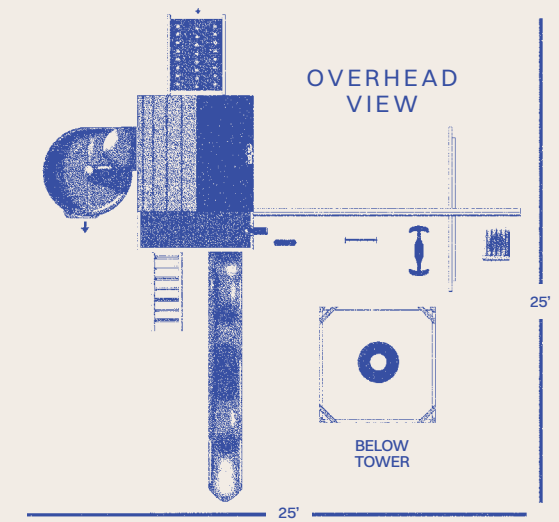

Customizing Tip

For higher swinging, replace the monkey bar swing beam with a 10' high swing beam.

FAMILY
FAVORITE

WAVE RIDER

Swing Set

The WAVE RIDER

⚓ : MEDIUM SERIES

| | |
|---------------------|--|
| TOWERS | 6'x8' Play Deck w/ 7' Deck Height |
| SLIDES | 7' Super Spiral Slide, 14' Avalanche Slide |
| CLIMBERS | 7' Rock Wall, 7' Ladder |
| ROOF TYPE | Poly |
| SWING BEAM | 4-Position High Beam |
| SWING | Plastic Glider, Belt Swing, Trapeze Bar, Hammock Swing, 3 Rope Tire Swing (Below Deck) |
| ACCESSORIES | Telescope, Ship's Wheel |
| AGE LEVEL | 3-14 Years (Recommended) |
| TOTAL SPACE | 31' x 31' |
| TOTAL HEIGHT | 13' 2" |
| BORDER | 124 Linear ft. |
| RUBBER MULCH | 3 tons |
| WOOD MULCH | 10 cu. yds. |
| WEED GUARD | 961 sq. ft. |