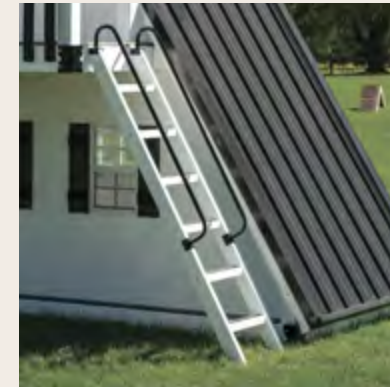

CLIMBERS

Ladder

Colors