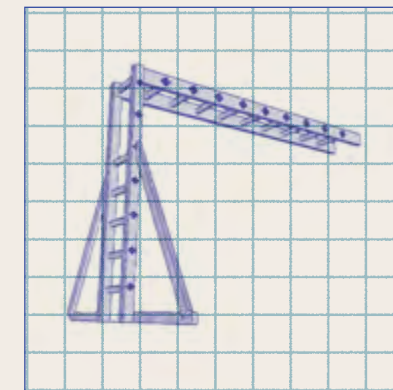

3-Position Monkey Bar

Vinyl Colors: