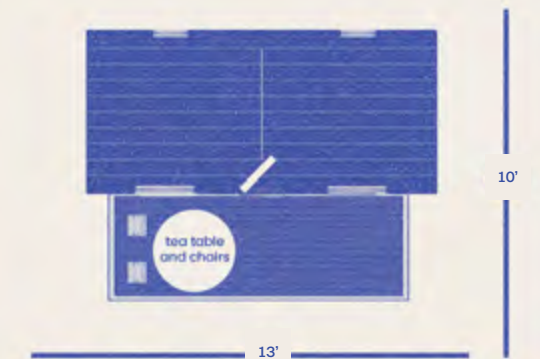

The
SUMMIT

PLAYHOUSE SERIES

ROOF TYPE	A-Frame
PLAYHOUSE	13' x 6' A-Frame Playhouse
ACCESSORIES	11'x4' front porch, Tea Table, and 2 Chairs
AGE LEVEL	2-12 Years (Recommended)
TOTAL SPACE	19' x 16'
TOTAL HEIGHT	10' 9"
BORDER	70 Linear ft.
RUBBER MULCH	1 ton
WOOD MULCH	3 cu. yds.
WEED GUARD	304 sq. ft.

OVERHEAD VIEW