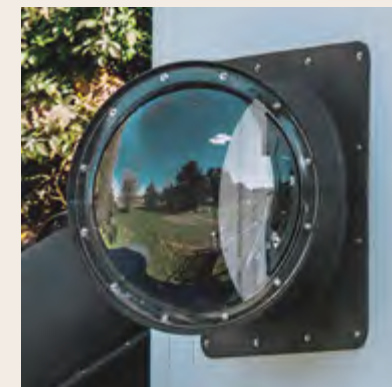

Bubble Tube Panel

Colors ☐ ☐ ☐ ☐