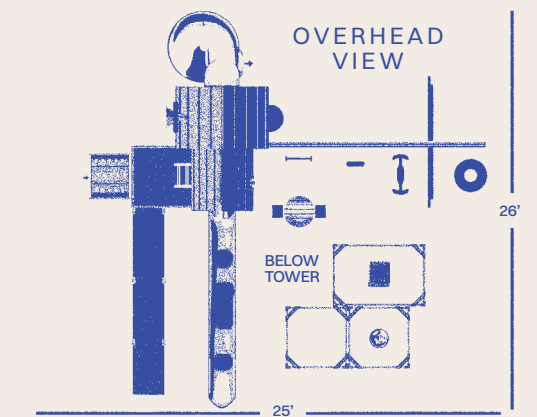

The
GALAXY

LARGE SERIES

TOWERS	Triple Cascade Tower (5', 7', & 9' Deck Height)
SLIDES	14' Avalanche Slide, 9' Super Spiral Slide
CLIMBERS	12' Ramp w/ Rope Railing, 5' Rock Wall
ROOF TYPE	Poly
SWING BEAM	4-Position 10' High Beam
SWING	Belt Swing, Trapeze Bar, Plastic Glider, 4-Rope Tire Swing, Hammock Swing (Below 9' deck), Deluxe Toddler Swing (below 7' deck)
ACCESSORIES	Ship's Wheel, Telescope, Megaphone, Spot Light, Tic-Tac-Toe, Tea Table and Chairs, Bubble Panel
AGE LEVEL	2-14 Years (Recommended)
TOTAL SPACE	32' x 32'
TOTAL HEIGHT	15' 2"
BORDER	128 Linear ft.
RUBBER MULCH	3.5 tons
WOOD MULCH	11 cu. yds.
WEED GUARD	1024 sq. ft.