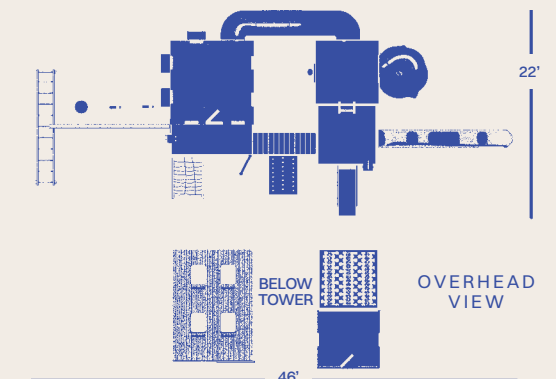

NEW
FOR 2026

The
ENCLAVE
Swing Set

The
ENCLAVE

LUXE SERIES

| | |
|---------------------|---|
| TOWERS | 8'x11' Play Deck w/ 7' Deck Height, 6'x12' Double Deck w/ 7' & 9' Deck Heights |
| PLAYHOUSE | 8'x8' Playhouse |
| CONNECTOR | 6' Solid Bridge |
| SLIDES | 9' Turbo Tube Slide, 14' Avalanche Slide, Ball Pit Blast |
| CLIMBERS | 7' Rock Wall, 7' Cargo Net, 7' Staircase w/ Poly Railing |
| ROOF TYPE | Poly |
| SWING BEAM | 3-Position High Beam w/ Perpendicular Monkey Bars |
| SWING | Daisy Disc, (2) Belt Swing, (4) Hammock Swing |
| ACCESSORIES | Binoculars, 7' Firemans Pole, Bubble Panel, Spot Light, Connect Four-in-a-row, Decking Under The Tower, 18' Clubhouse Walls, Clubhouse Door, Ball Pit w/3000 playballs, (3) Small Flower Box, Mistng System for Swing Beam, Mistng System for Slide |
| AGE LEVEL | 2-14 Years (Recommended) |
| TOTAL SPACE | 52'x28' |
| TOTAL HEIGHT | 15' 6" |
| BORDER | 160 Linear ft. |
| RUBBER MULCH | 5 tons |
| WOOD MULCH | 15 cu. yds. |
| WEED GUARD | 1,456 sq. ft. |