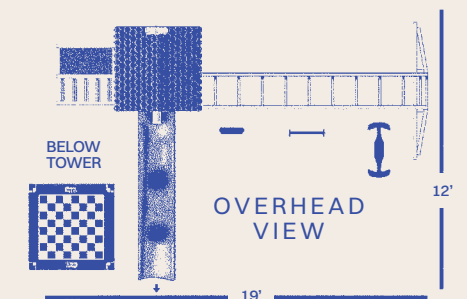

Customizing Tip

Adding a rock wall to the back of this swing set adds a nice challenge!

CUBBY'S FORT

Swing Set

CUBBY'S FORT

SMALL SERIES

| | |
|---------------------|---|
| TOWERS | 4'x4' Play Deck w/ 5' Deck Height |
| SLIDES | 10' Waterfall Slide |
| CLIMBERS | 5' Rock Wall/ Ladder Combo |
| ROOF TYPE | Plastic |
| SWING BEAM | 3-Position Monkey Bar |
| SWING | Plastic Glider, Belt Swing, Trapeze Bar |
| ACCESSORIES | Telescope, Ship's Wheel, Checkerboard Sandbox Cover |
| AGE LEVEL | 2-10 Years (Recommended) |
| TOTAL SPACE | 25' x 18' |
| TOTAL HEIGHT | 10' 11" |
| BORDER | 86 Linear ft. |
| RUBBER MULCH | 1.5 tons |
| WOOD MULCH | 5 cu. yds. |
| WEED GUARD | 450 sq. ft. |