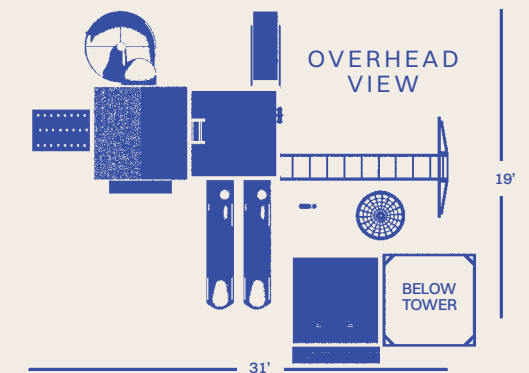

Customizing Tip

Connect a swing beam to the right side to add swings to this set.

NEW
FOR 2026

The
FRONTIER
Swing Set

The
FRONTIER

 **LARGE SERIES**

| | |
|---------------------|--|
| TOWERS | 6'x12' Double Deck w/ 5' and 7' Deck Heights |
| SLIDES | 7' Super Spiral Slide, (2) 10' Avalanche Slides |
| CLIMBERS | 7' Rock Wall, 5' Staircase w/ Poly Railing |
| ROOF TYPE | Metal |
| SWING BEAM | 3-Position Monkey Bar |
| SWING | Belt Swing, Web Swing |
| ACCESSORIES | Large Flower Box, Lemonade stand w/2 chairs, 36 sq ft of decking under the tower, Ship's Wheel |
| AGE LEVEL | 2-14 Years (Recommended) |
| TOTAL SPACE | 37' x 25' |
| TOTAL HEIGHT | 13' 2" |
| BORDER | 124 Linear ft. |
| RUBBER MULCH | 3 tons |
| WOOD MULCH | 10 cu. yds. |
| WEED GUARD | 925 sq. ft. |