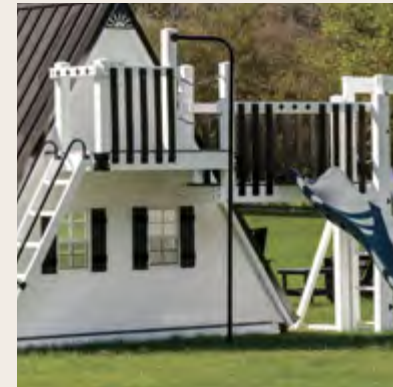

Checkerboard Sandbox Cover

Available on Tower Sizes 4'x4 or 4'x6'

Colors

----- ACCESSORIES -----

Fireman's Pole

Colors

Lemonade Stand.

Built to Tower Size. Includes 2 chairs.