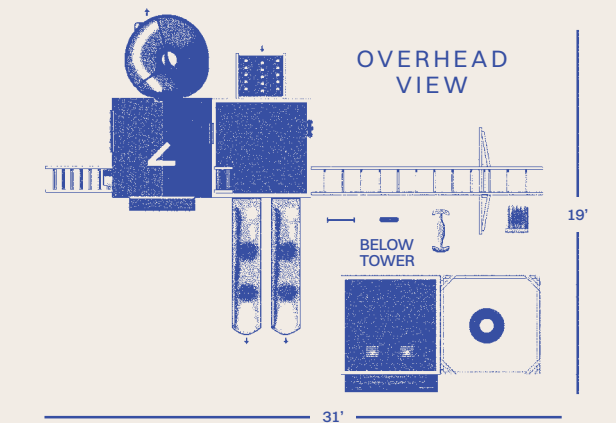

The
OVERLOOK

PLAYHOUSE SERIES

TOWERS	6'x12' Double Deck w/ 5' and 7' Deck Heights
PLAYHOUSE	6' x 4' Playhouse
SLIDES	7' Turbo Tube, (2) 10' Avalanche Slides
CLIMBERS	5' Rock Wall, 7' Ladder
ROOF TYPE	Poly
SWING BEAM	4-Position Monkey Bar
SWING	Belt Swing, Trapeze Bar, Plastic Glider, Hammock Swing, 3-Rope Tire Swing
ACCESSORIES	Big Playhouse Window, Ship's Wheel, Large Flower Box, Lemonade stand w/2 chairs, 36 sq ft of decking under the tower, Spotlight
AGE LEVEL	2-14 Years (Recommended)
TOTAL SPACE	37' x 25'
TOTAL HEIGHT	13' 2"
BORDER	124 Linear ft.
RUBBER MULCH	3 tons
WOOD MULCH	10 cu. yds.
WEED GUARD	925 sq. ft.