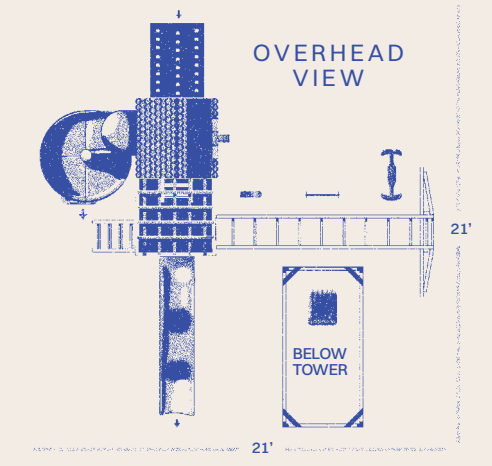

OVERHEAD VIEW

Customizing Tip

The 6'x6' tower deck has plenty of room for an additional climber, slide or fireman's pole.

CAPTAIN'S CASTLE

Swing Set

CAPTAIN'S CASTLE

⚓ MEDIUM SERIES

| | |
|---------------------|--|
| TOWERS | 4' x 8' Double Deck w/ 5' & 7' Deck Height |
| SLIDES | 10' Waterfall Slide, 7' Super Spiral Slide |
| CLIMBERS | 5' Ladder, 7' Rock Wall |
| ROOF TYPE | Plastic, Pergola |
| SWING BEAM | 3-Position Monkey Bar |
| SWING | Plastic Glider, Belt Swing, Trapeze Bar, Hammock Swing (Below 7' deck) |
| ACCESSORIES | Tic-Tac-Toe, Telescope |
| AGE LEVEL | 2-14 Years (Recommended) |
| TOTAL SPACE | 27' x 27' |
| TOTAL HEIGHT | 12' 6" |
| BORDER | 108 Linear ft. |
| RUBBER MULCH | 2.5 tons |
| WOOD MULCH | 8 cu. yds. |
| WEED GUARD | 729 sq. ft. |