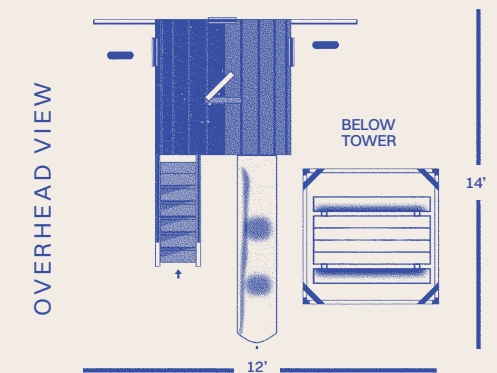

Customizing Tip

Add a rock climbing wall by moving the slide to the back of the balcony and install the rock climbing wall next to the staircase.

The
LODGE
Playhouse

The
LODGE

PLAYHOUSE SERIES

| | |
|---------------------|------------------------------------|
| TOWERS | 6'x 6' Play Deck w/ 5' Deck Height |
| PLAYHOUSE | 6' x 4' Playhouse |
| SLIDES | 10' Avalanche Slide |
| CLIMBERS | 5' Staircase w/ Metal Railing |
| ROOF TYPE | Poly |
| SWING BEAM | 2-Position Cross Beam |
| SWING | (2) Belt Swings |
| ACCESSORIES | Built-In Picnic Table |
| AGE LEVEL | 2-10 Years (Recommended) |
| TOTAL SPACE | 18' x 24' |
| TOTAL HEIGHT | 12' 6" |
| BORDER | 84 Linear ft. |
| RUBBER MULCH | 1.5 tons |
| WOOD MULCH | 4 cu. yds. |
| WEED GUARD | 432 sq. ft. |