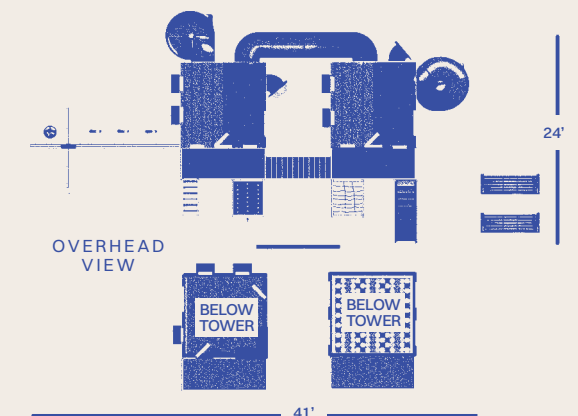

NEW
FOR 2026

The
GLENHAVEN
Swing Set

The
GLENHAVEN

 **LUXE SERIES**

| | |
|---------------------|--|
| TOWERS | (2) 8'x11' Play Deck with Aluminum Railing w/ 6' Deck Height |
| PLAYHOUSE | (2) 8'x8' Playhouse |
| CONNECTOR | 6' Solid Bridge |
| SLIDES | 6' Super Spiral Slide, 7' Turbo Tube Slide, Ball Pit Blast |
| CLIMBERS | 6' Ladder, 6' Rock Wall, 6' Cargo Net, 6' Staircase w/ Aluminum Railing |
| ROOF TYPE | Poly |
| SWING BEAM | 4-Position High Beam |
| SWING | (3) Belt Swings, Deluxe Toddler Swing |
| ACCESSORIES | Decking Under the Tower, 58' Clubhouse Walls, (2) Clubhouse Door, Ball Pit w/7000 playballs, Coffee Bar w/ Chairs, (7) Big Playhouse Window, (7) Small Flower Box, (2) Bubble Tube Panel, Aluminum Railing Around Bottom Deck, (2) English Garden Bench, (2) Additional Kids Chair |
| AGE LEVEL | 2-14 Years (Recommended) |
| TOTAL SPACE | 47'x30' |
| TOTAL HEIGHT | 14' 6" |
| BORDER | 154 Linear ft. |
| RUBBER MULCH | 5 tons |
| WOOD MULCH | 15 cu. yds. |
| WEED GUARD | 1,410 sq. ft. |