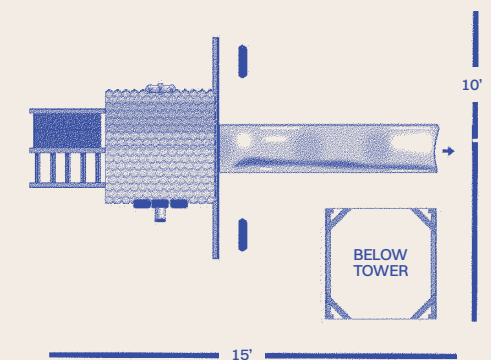

Customizing Tip

For easier access to the playdeck, switch the ladder combo for a staircase.

CARE-BEAR CASTLE

Swing Set

CARE-BEAR CASTLE

SMALL SERIES

| | |
|---------------------|--------------------------------------|
| TOWERS | 4'x4' Play Deck w/ 5' Deck Height |
| SLIDES | 10' Waterfall Slide |
| CLIMBERS | 5' Rock Wall/ Ladder Combo |
| ROOF TYPE | Plastic |
| SWING BEAM | 2-Position Cross Beam |
| SWING | (2) Belt Swings |
| ACCESSORIES | Telescope, Ship's Wheel, Tic-Tac-Toe |
| AGE LEVEL | 2-10 Years (Recommended) |
| TOTAL SPACE | 16' x 22" |
| TOTAL HEIGHT | 10' 11" |
| BORDER | 76 Linear ft. |
| RUBBER MULCH | 1 ton |
| WOOD MULCH | 4 cu. yds. |
| WEED GUARD | 352 sq. ft. |

OVERHEAD VIEW

Customizing Tip

Increasing the deck size to a 6' x 6' provides more space to play up top but still provides a space-saving design.

HONEY BEAR HANGOUT

Swing Set

HONEY BEAR HANGOUT

SMALL SERIES

| | |
|---------------------|---|
| TOWERS | 2'x2' Play Deck w/ 5' Deck Height |
| SLIDES | 10' Waterfall Slide |
| CLIMBERS | 5' Ladder |
| SWING BEAM | 3-Position Monkey Bar |
| SWING | Plastic Glider, Belt Swing, Trapeze Bar |
| ACCESSORIES | Telescope |
| AGE LEVEL | 2-10 Years (Recommended) |
| TOTAL SPACE | 20' x 20' |
| TOTAL HEIGHT | 9' |
| BORDER | 80 Linear ft. |
| RUBBER MULCH | 1 ton |
| WOOD MULCH | 4 cu. yds. |
| WEED GUARD | 400 sq. ft. |