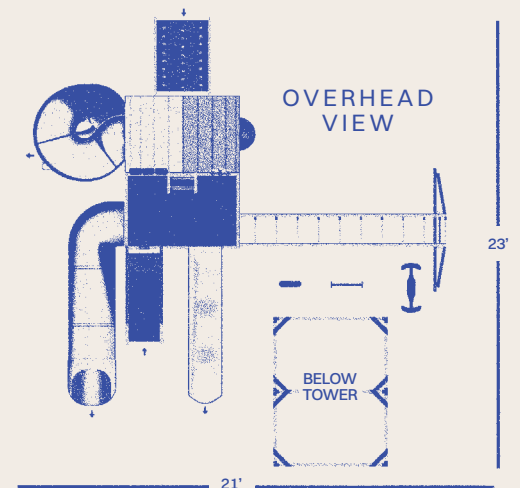

OVERHEAD VIEW

The
ECLIPSE
Swing Set

The
ECLIPSE

 **LARGE SERIES**

| | |
|---------------------|---|
| TOWERS | 6' x 8' Double Deck w/ 5' & 7' Deck Height |
| SLIDES | 7' Turbo Tube Slide, 5' Sidewinder, 10' Avalanche Slide |
| CLIMBERS | 5' Staircase w/ Metal Railing, 7 Rock Wall |
| ROOF TYPE | Poly |
| SWING BEAM | 3-Position Monkey Bar |
| SWING | Plastic Glider, Belt Swing, Trapeze Bar |
| ACCESSORIES | Bubble Panel, Tic-Tac-Toe, Ship's Wheel |
| AGE LEVEL | 2-14 Years (Recommended) |
| TOTAL SPACE | 29' x 29' |
| TOTAL HEIGHT | 13' 2" |
| BORDER | 116 Linear ft. |
| RUBBER MULCH | 3 tons |
| WOOD MULCH | 9 cu. yds. |
| WEED GUARD | 841 sq. ft. |