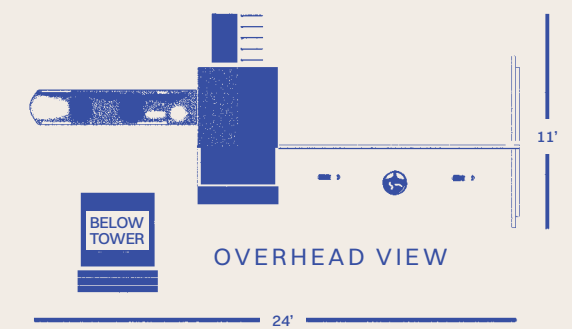

NEW
FOR 2026

The
FOREST LOFT
Swing Set

The
FOREST LOFT

 **SMALL SERIES**

| | |
|---------------------|---|
| TOWERS | 4'x6' Play Deck w/ 5' Deck Height & Roof Raised 1' |
| SLIDES | 10' Avalanche Slide |
| CLIMBERS | 5' Rock Wall/ Ladder Combo |
| ROOF TYPE | Poly |
| SWING BEAM | 3-Position High Beam |
| SWING | (2) Belt Swing, Deluxe Toddler Swing |
| ACCESSORIES | Decking Under The Tower, Lemonade Stand w/ Chairs, Large Flower Box |
| AGE LEVEL | 2-10 Years (Recommended) |
| TOTAL SPACE | 30'x17' |
| TOTAL HEIGHT | 10' 11" |
| BORDER | 94 Linear ft. |
| RUBBER MULCH | 2 tons |
| WOOD MULCH | 5 cu. yds. |
| WEED GUARD | 510 sq. ft. |