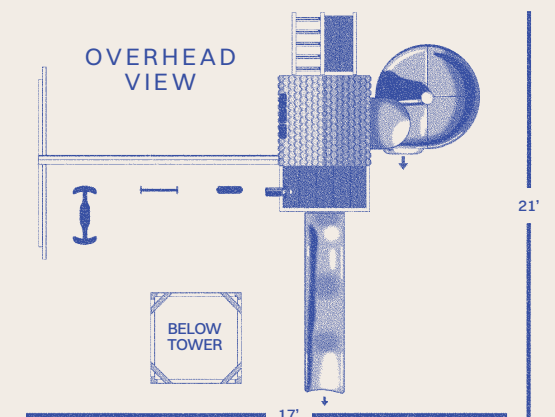

STARBOARD ESCAPE

Swing Set

STARBOARD ESCAPE

ANCHOR : MEDIUM SERIES

| | |
|---------------------|---|
| TOWERS | 4' x 6' Play Deck w/ 5' Deck Height |
| SLIDES | 10' Waterfall Slide, 5' Super Spiral |
| CLIMBERS | 5' Rock Wall/ Ladder Comb |
| ROOF TYPE | Plastic |
| SWING BEAM | 3-Position Standard Beam |
| SWING | Plastic Glider, Belt Swing, Trapeze Bar |
| ACCESSORIES | Tic-Tac-Toe, Telescope |
| AGE LEVEL | 2-10 Years (Recommended) |
| TOTAL SPACE | 27' x 23' |
| TOTAL HEIGHT | 10' 11" |
| BORDER | 100 Linear ft. |
| RUBBER MULCH | 2 tons |
| WOOD MULCH | 7 cu. yds. |
| WEED GUARD | 621 sq. ft. |