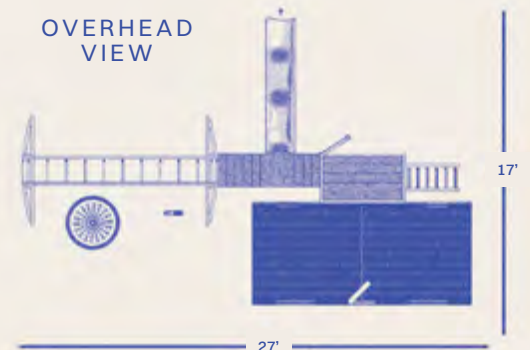

The
ASPEN
🏠 : **PLAYHOUSE SERIES**

CONNECTOR	6' Solid Bridge w/ Build Up & Support Posts
PLAYHOUSE	13' x 6' A-Frame Playhouse
SLIDES	10' Waterfall Slide
CLIMBERS	6' Ladder
ROOF TYPE	A-Frame
SWING BEAM	Free Standing 3-Position Monkey Bar
SWING	Belt Swing, Web Swing
ACCESSORIES	A-frame Playhouse Balcony w/o crawl space, 6' Fireman's Pole
AGE LEVEL	4-12 Years (Recommended)
TOTAL SPACE	33' x 23'
TOTAL HEIGHT	10' 9"
BORDER	112 Linear ft.
RUBBER MULCH	2.5 ton
WOOD MULCH	8 cu. yds.
WEED GUARD	759 sq. ft.