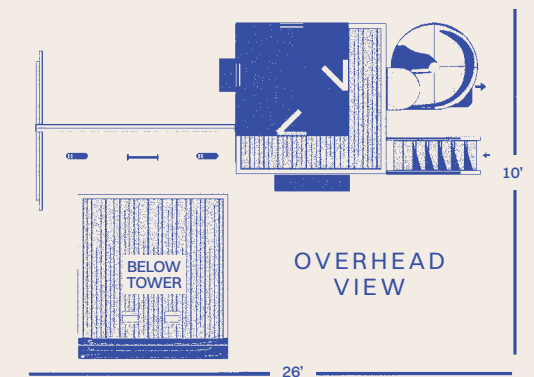

Customizing Tip

Add decking under the tower with a picnic table or tea table and chairs to create another play area.

The MANSION Playhouse

The MANSION

PLAYHOUSE SERIES

| | |
|---------------------|--|
| TOWERS | 8' x 8' Play Deck w/ 6' Deck Height |
| PLAYHOUSE | 6' x 6' Playhouse |
| SLIDES | 6' Super Spiral Slide |
| CLIMBERS | 6' Poly Staircase w/ Poly Railing |
| ROOF TYPE | Poly |
| SWING BEAM | 3-Position High Beam |
| SWING | (2) Belt Swings, Trapeze Bar |
| ACCESSORIES | Decking under Tower, 8' Lemonade Stand and Chairs, Additional Door, Large Flower Box, Small Flower Box |
| AGE LEVEL | 2-12 Years (Recommended) |
| TOTAL SPACE | 32' x 16' |
| TOTAL HEIGHT | 13' 6" |
| BORDER | 96 Linear ft. |
| RUBBER MULCH | 2 tons |
| WOOD MULCH | 5 cu. yds. |
| WEED GUARD | 512 sq. ft. |