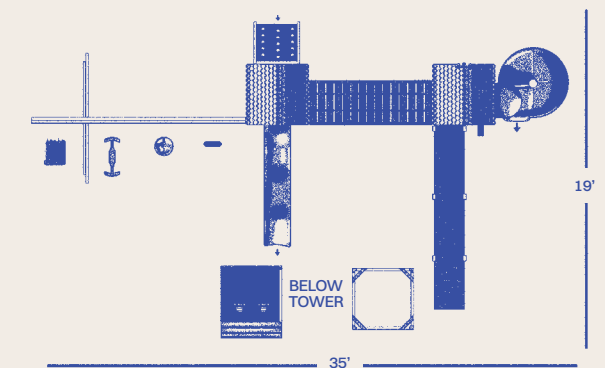

The
SPACE WALK

LARGE SERIES

TOWERS	(2) 4' x 4' Play Decks w/ 5' Deck Height
CONNECTOR	Wobbly Bridge
SLIDES	5' Super Spiral Slide, 10' Waterfall Slide
CLIMBERS	12' Ramp w/ Rope Railing, 5' Rock Wall
ROOF TYPE	Plastic
SWING BEAM	4-Position Standard Beam
SWING	Belt Swing, Deluxe Toddler Swing, Plastic Glider, Hammock Swing
ACCESSORIES	Ship's Wheel, Telescope, Tic-Tac-Toe (on Bottom Railing), Lemonade Stand w/ 2 chairs, Decking & Railing Under One Tower
AGE LEVEL	3-10 Years (Recommended)
TOTAL SPACE	41' x 25'
TOTAL HEIGHT	10' 11"
BORDER	132 Linear ft.
RUBBER MULCH	3.5 tons
WOOD MULCH	10 cu. yds.
WEED GUARD	1025 sq. ft.

OVERHEAD VIEW