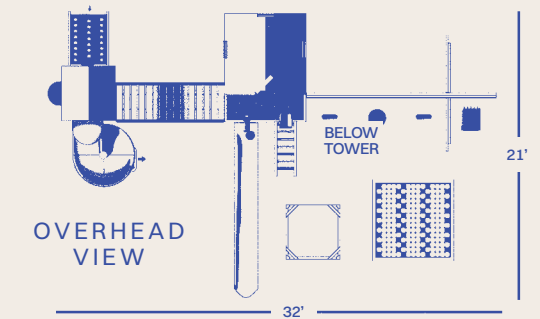

The
CHATEAU

PLAYHOUSE SERIES

TOWERS	6' x 8' Play Deck w/ 7' Deck Height, 4' x 4' Play Deck w/ 7' Deck Height
PLAYHOUSE	6' x 6' Playhouse
CONNECTOR	Wobbly Bridge
SLIDES	7' Super Spiral Slide, 14' Avalanche Slide
CLIMBERS	7' Rock Wall, 7' Ladder
ROOF TYPE	Poly
SWING BEAM	4-Position High Beam
SWING	(2) Belt Swings, Buoy Ball, Hammock Swing
ACCESSORIES	6' x 6' Ball Pit (Includes 2500 Balls), Telescope, Spot Light, Megaphone, Bubble Panel
AGE LEVEL	4-12 Years (Recommended)
TOTAL SPACE	38' x 28'
TOTAL HEIGHT	14' 4"
BORDER	132 Linear ft.
RUBBER MULCH	3.5 tons
WOOD MULCH	10 cu. yds.
WEED GUARD	1064 sq. ft.