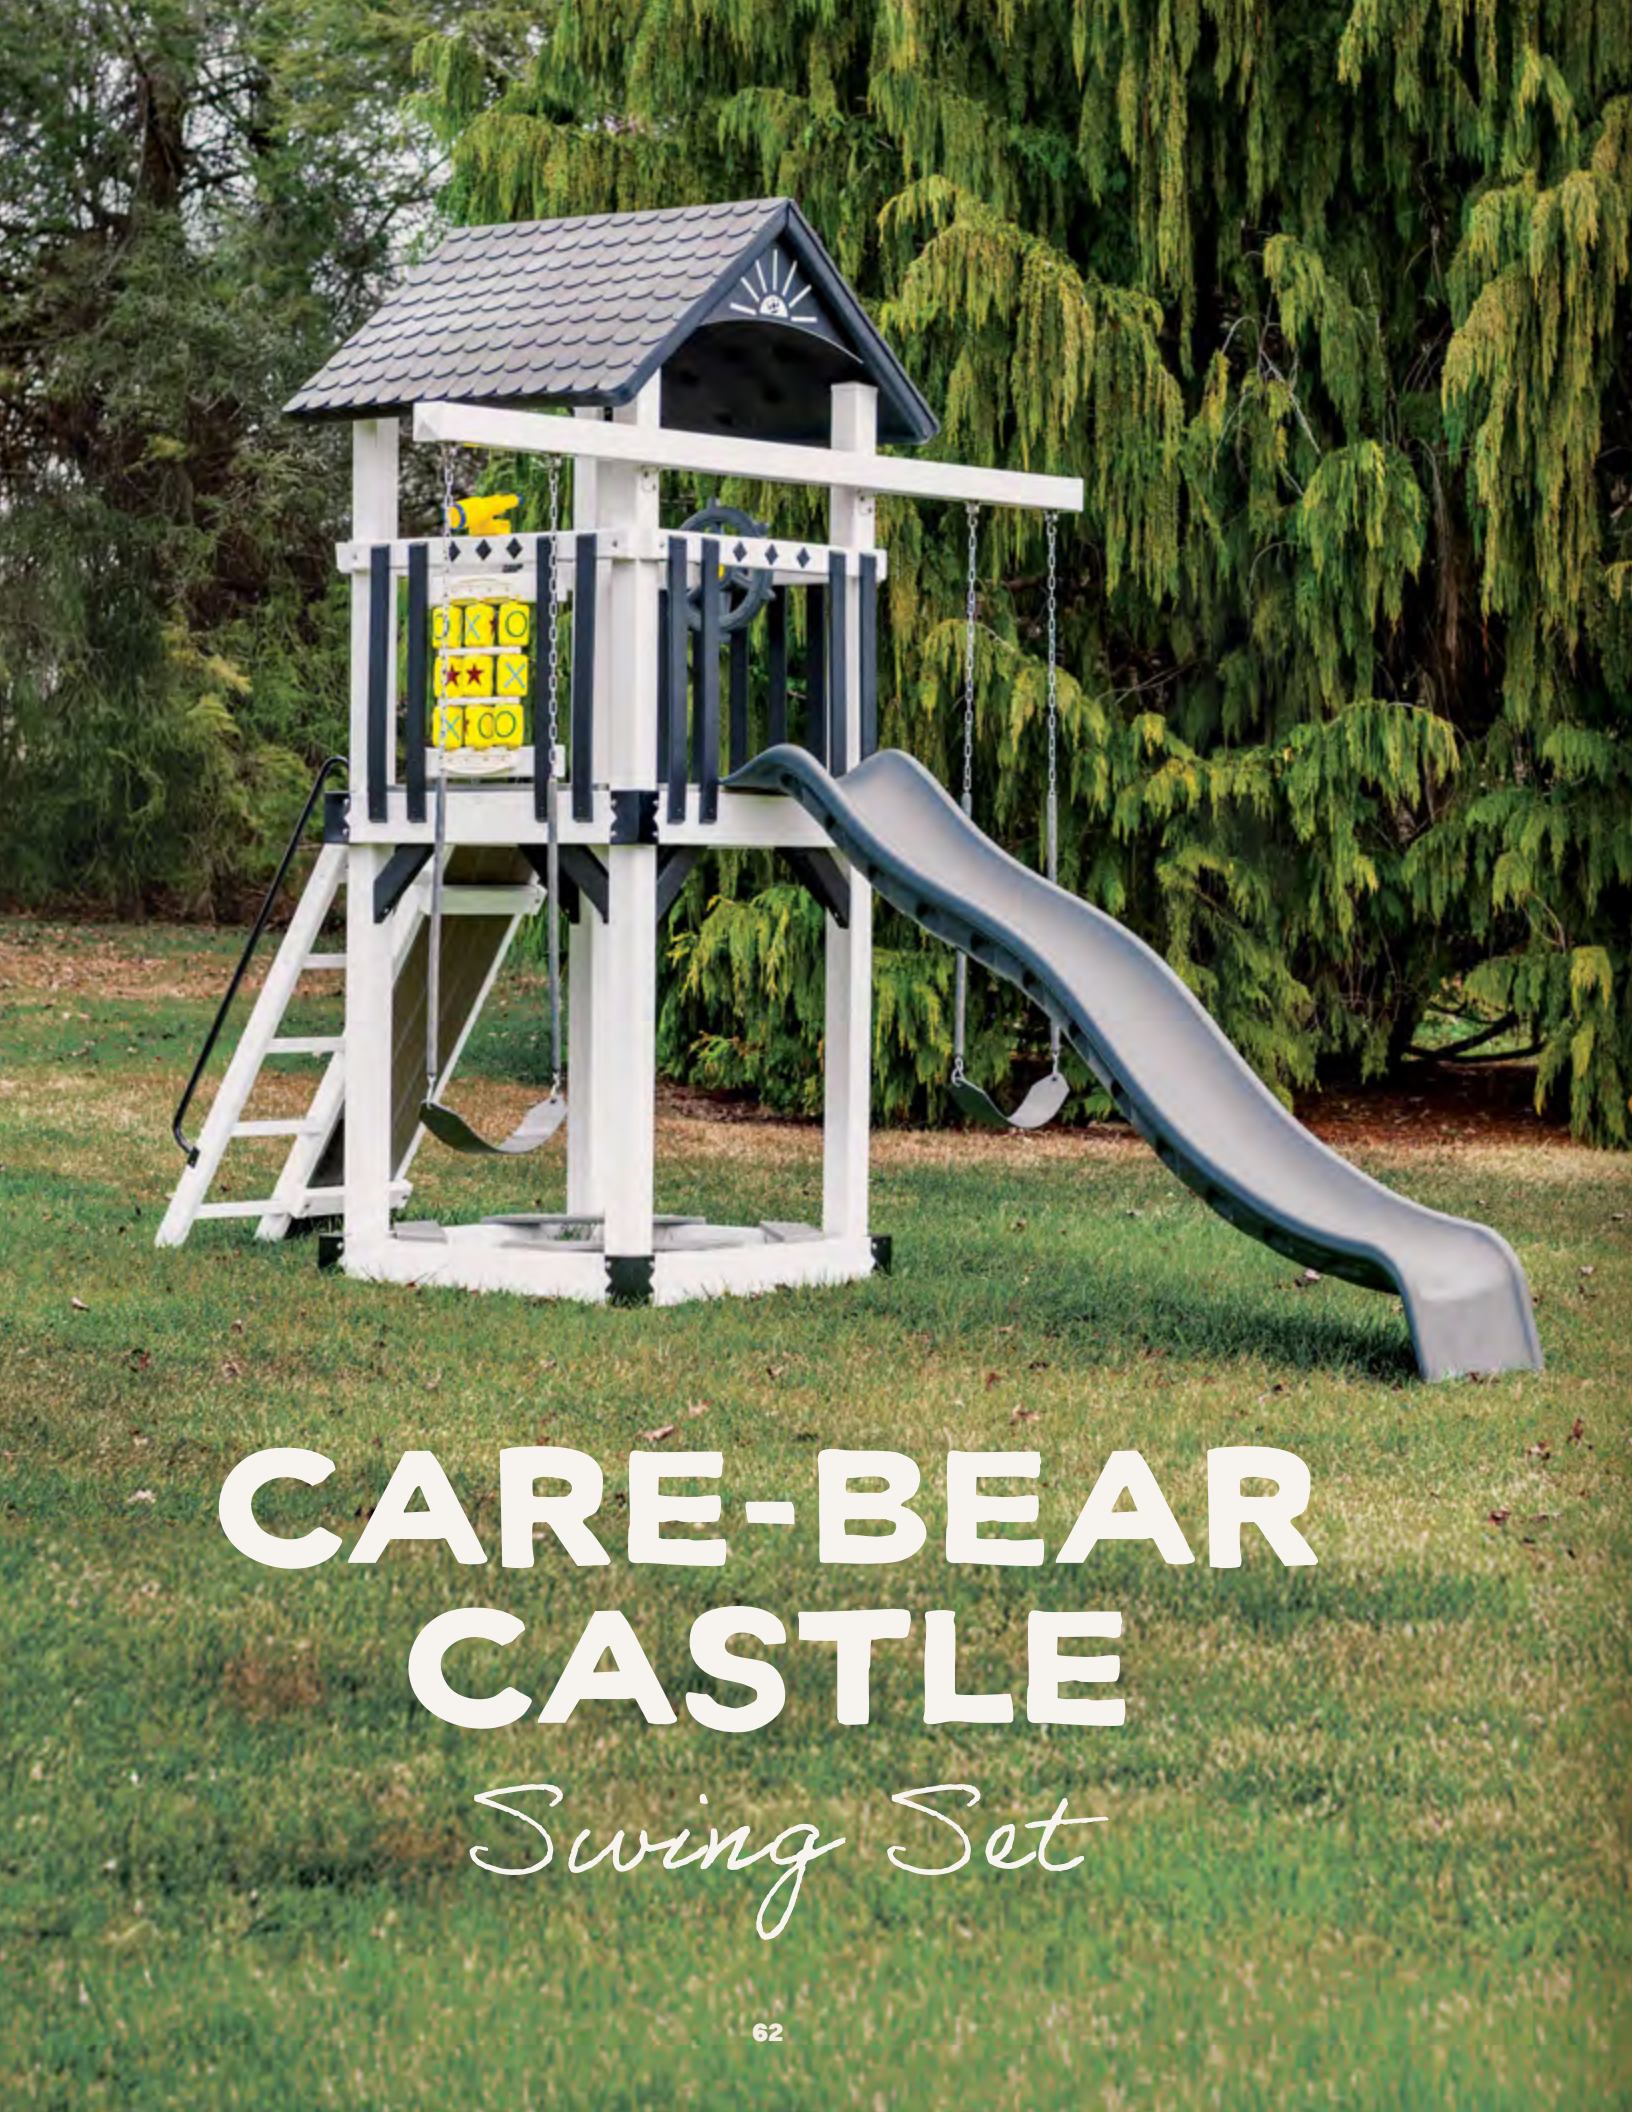

NEW
FOR 2026

The
FOREST LOFT
Swing Set

The
FOREST LOFT

 **SMALL SERIES**

| | |
|---------------------|---|
| TOWERS | 4'x6' Play Deck w/ 5' Deck Height & Roof Raised 1' |
| SLIDES | 10' Avalanche Slide |
| CLIMBERS | 5' Rock Wall/ Ladder Combo |
| ROOF TYPE | Poly |
| SWING BEAM | 3-Position High Beam |
| SWING | (2) Belt Swing, Deluxe Toddler Swing |
| ACCESSORIES | Decking Under The Tower, Lemonade Stand w/ Chairs, Large Flower Box |
| AGE LEVEL | 2-10 Years (Recommended) |
| TOTAL SPACE | 30'x17' |
| TOTAL HEIGHT | 10' 11" |
| BORDER | 94 Linear ft. |
| RUBBER MULCH | 2 tons |
| WOOD MULCH | 5 cu. yds. |
| WEED GUARD | 510 sq. ft. |

Customizing Tip

For easier access to the playdeck, switch the ladder combo for a staircase.

CARE-BEAR CASTLE

Swing Set

CARE-BEAR CASTLE

SMALL SERIES

| | |
|---------------------|--------------------------------------|
| TOWERS | 4'x4' Play Deck w/ 5' Deck Height |
| SLIDES | 10' Waterfall Slide |
| CLIMBERS | 5' Rock Wall/ Ladder Combo |
| ROOF TYPE | Plastic |
| SWING BEAM | 2-Position Cross Beam |
| SWING | (2) Belt Swings |
| ACCESSORIES | Telescope, Ship's Wheel, Tic-Tac-Toe |
| AGE LEVEL | 2-10 Years (Recommended) |
| TOTAL SPACE | 16' x 22" |
| TOTAL HEIGHT | 10' 11" |
| BORDER | 76 Linear ft. |
| RUBBER MULCH | 1 ton |
| WOOD MULCH | 4 cu. yds. |
| WEED GUARD | 352 sq. ft. |